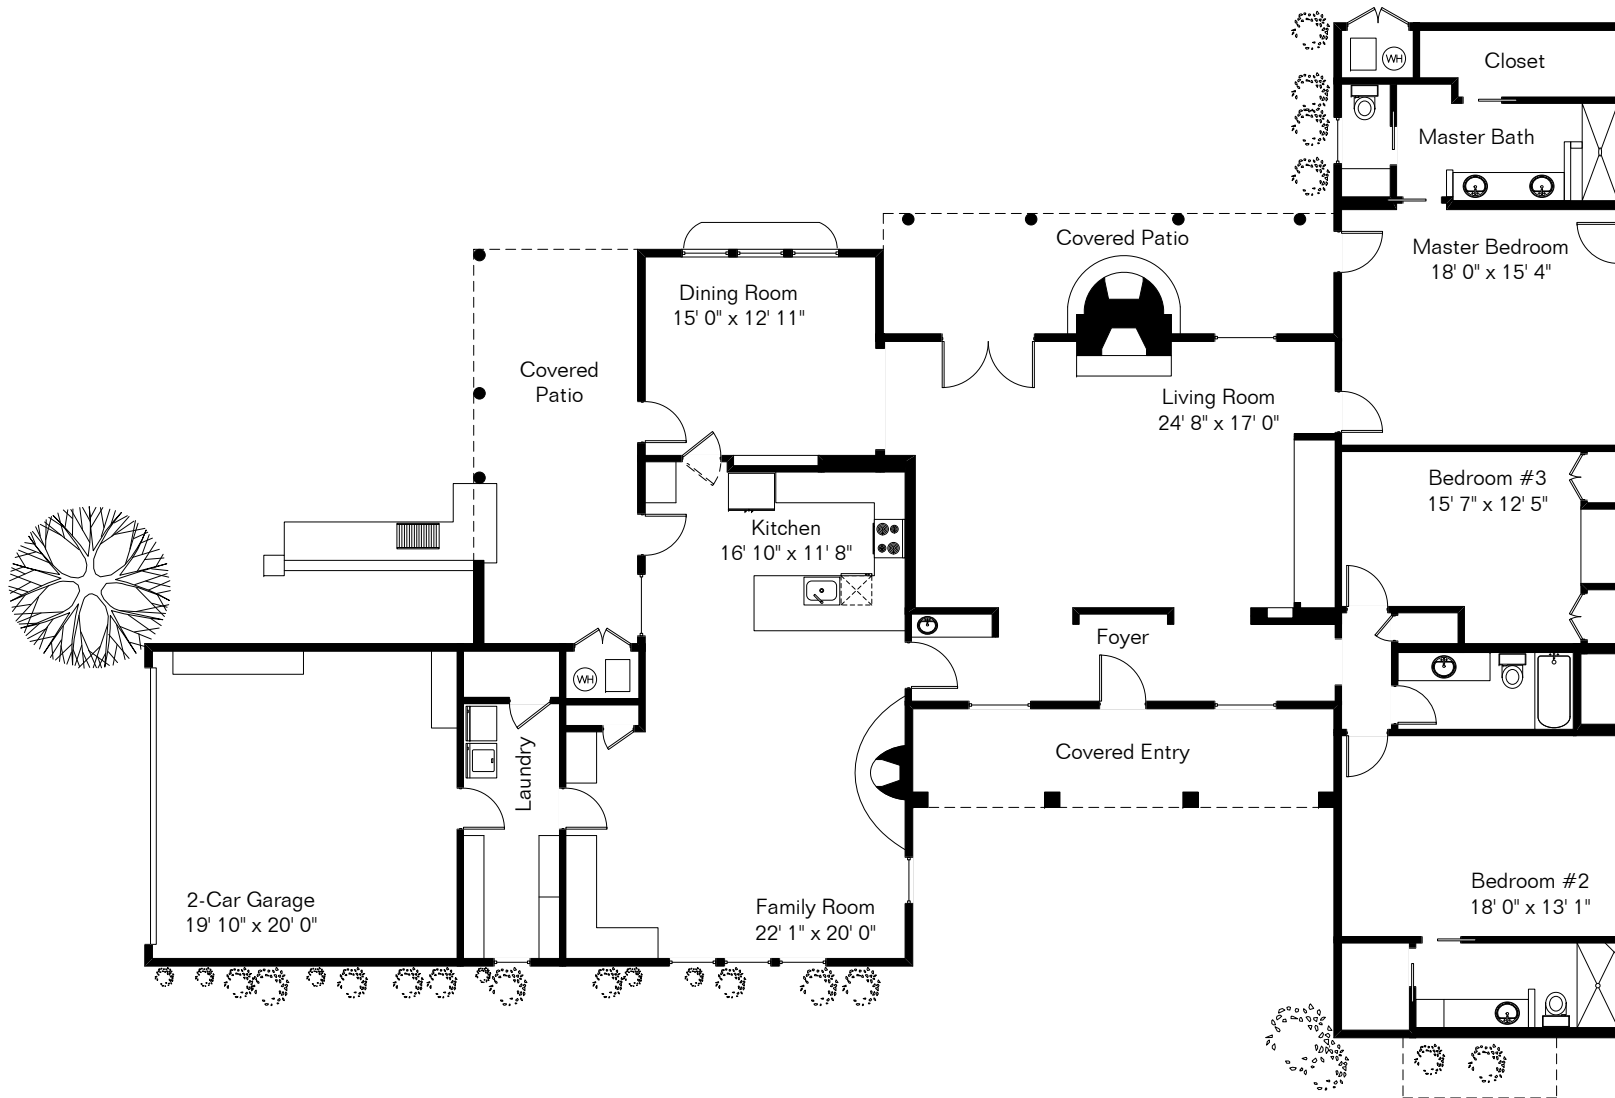

The square footages and room size information are deemed to be reliable but are not guaranteed and should be independently verified.

# 570 W Golf View Dr

Site Visit June 2016

0 ft. 6 ft. 10 ft. 20 ft.

Copyright 2016 Floor Plans First! LLC  
All Rights Reserved.

Living Area 2,948 Sq Ft  
Garage 427 Sq Ft

[www.FloorPlansFirst.com](http://www.FloorPlansFirst.com)